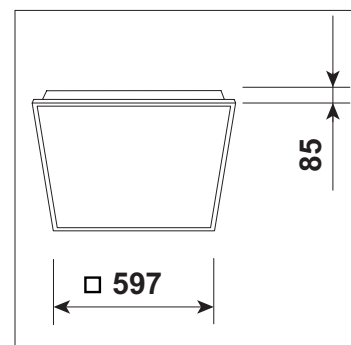

Basic dimensions